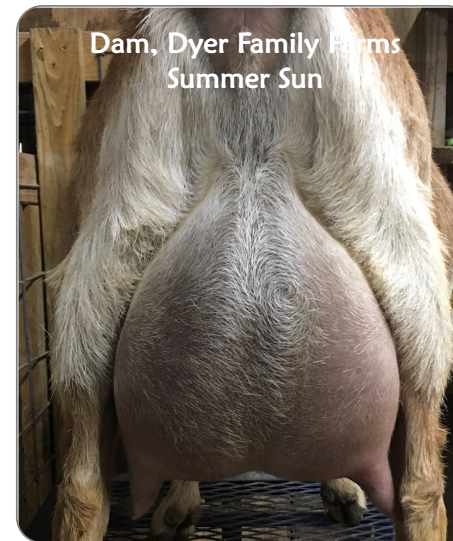

Pedigree Of Sunflower Mountain Cinnabar

Reg. No.: KGBA 5238884D

Date of Birth: 05/03/2023

Breed: Kinder

Sex: Doe

Description: Black w/brown and cream markings

Generation/Percentages: F5

Breeder: Jill Sullivan

Owner: Jill Sullivan

Inbreeding: 1.22%

Sunflower Mountain Farm

Flag Pond, Tennessee

Kinder Korner Colby

KGBA 4207376B
09/29/2020

Black w/standard light
markings, Frosted Ears
and Nose, White Crown
F4

Black Mountain Kinders Orion